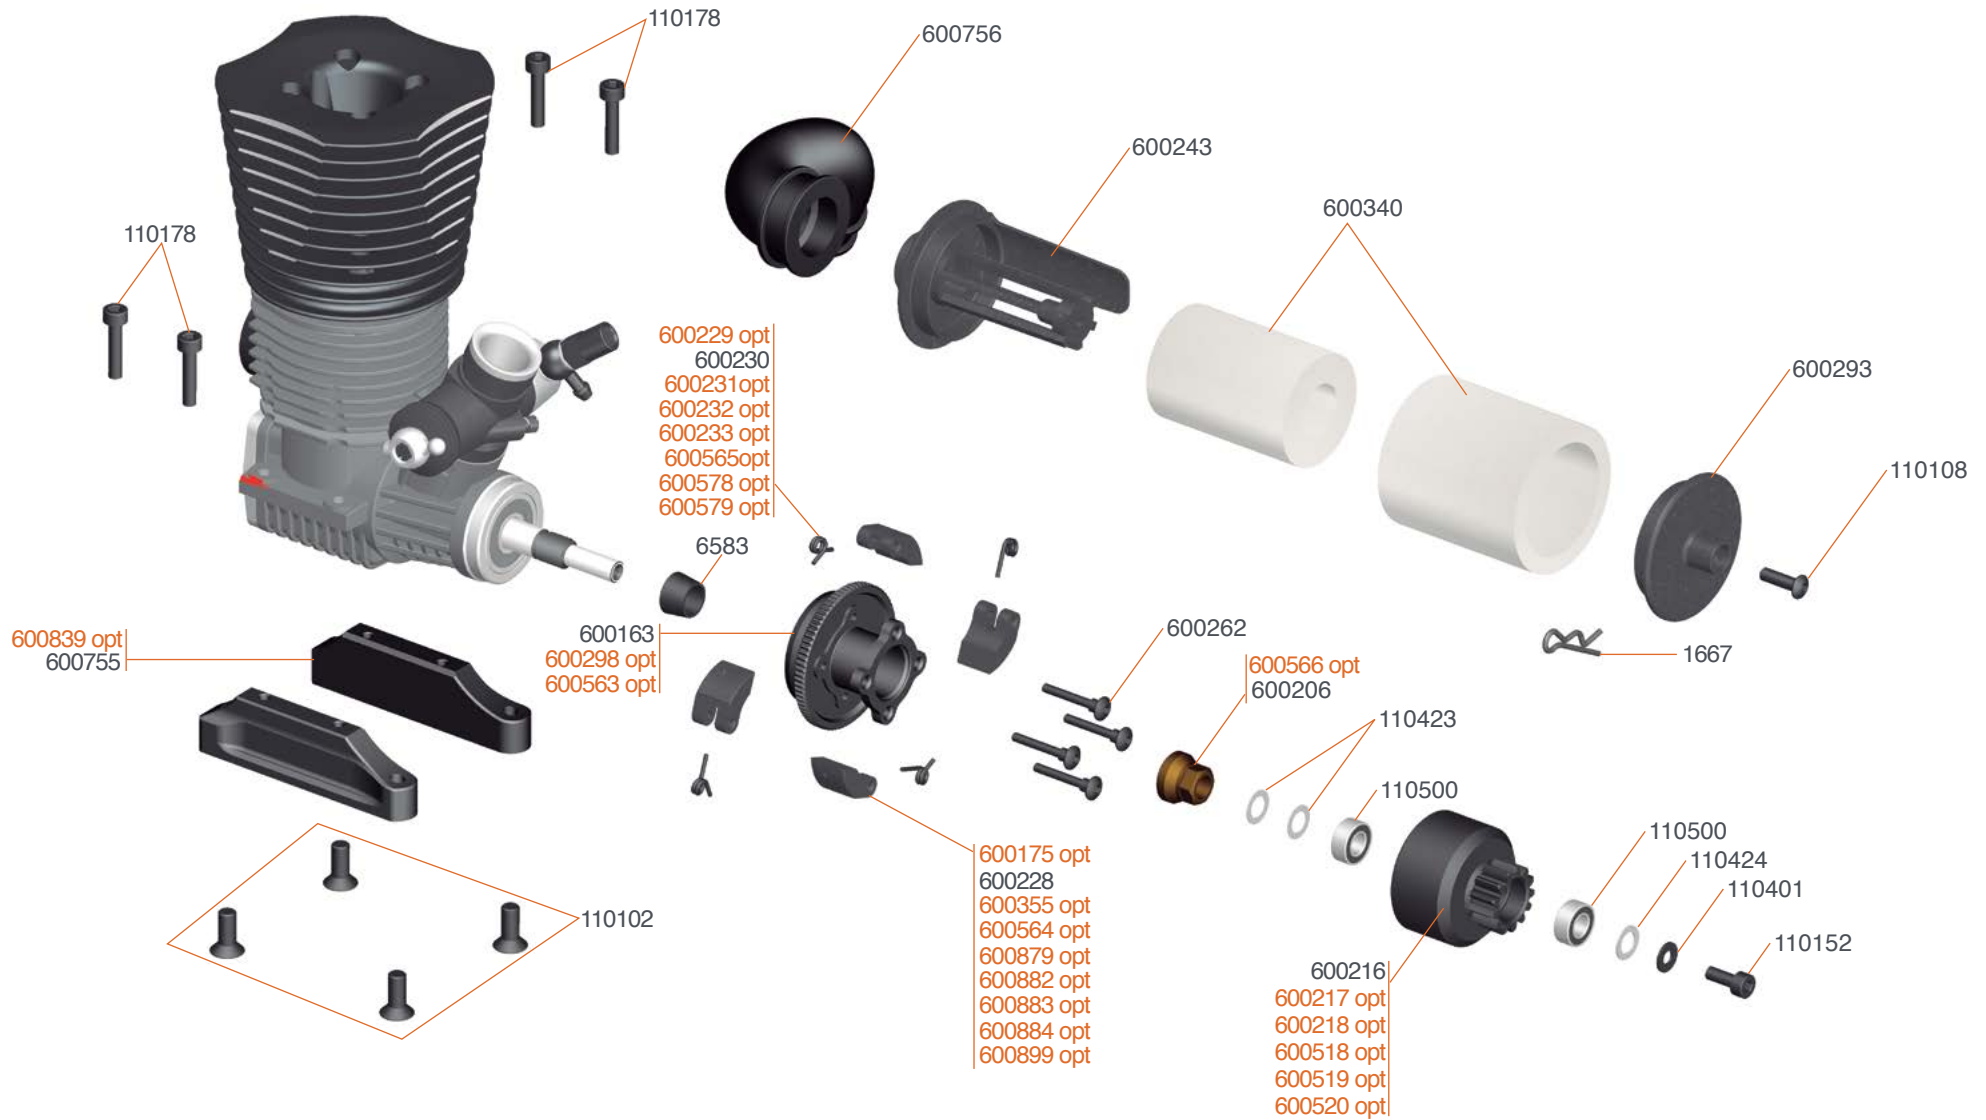

CLUTCH AND FILTER EXPLODED VIEW

SRX8
GEN 4

SERPENT

600518 Clutch bell 13T vented
600519 Clutch bell 14T vented
600229 Clutch spring soft 0.85mm (4)
600231 Clutch spring hard 0.95mm(4)
600232 Clutch spring X hard 1mm(4)
600233 Clutch spring set (4x4)
600175 Clutchshoe alu (4)

600355 Clutch shoe set Alu / Carbon (2+2)
600244 Clutch-set alu / carbon
600298 Flywheel steel
600563 Flywheel 3-pin alu
600565 Clutch spring 3-pin 0.9mm (3)
600578 Clutch spring 3-pin 1.0mm (3)
600579 Clutch spring 3-pin 1.0mm (3)

600564 Clutch shoe 3-pin carbon (3)
600566 Clutch nut 3-pin
600879 Clutch shoe yellow (4)
600882 Clutch shoe 4-pin alu 6061 (4)
600883 Clutch shoe 3-pin alu 6061 (3)
600884 Clutch shoe 3-pin alu 7075 (3)
600217 Clutch bell 14T

600218 Clutch bell 15T
600520 Clutch bell 15T vented

OPT