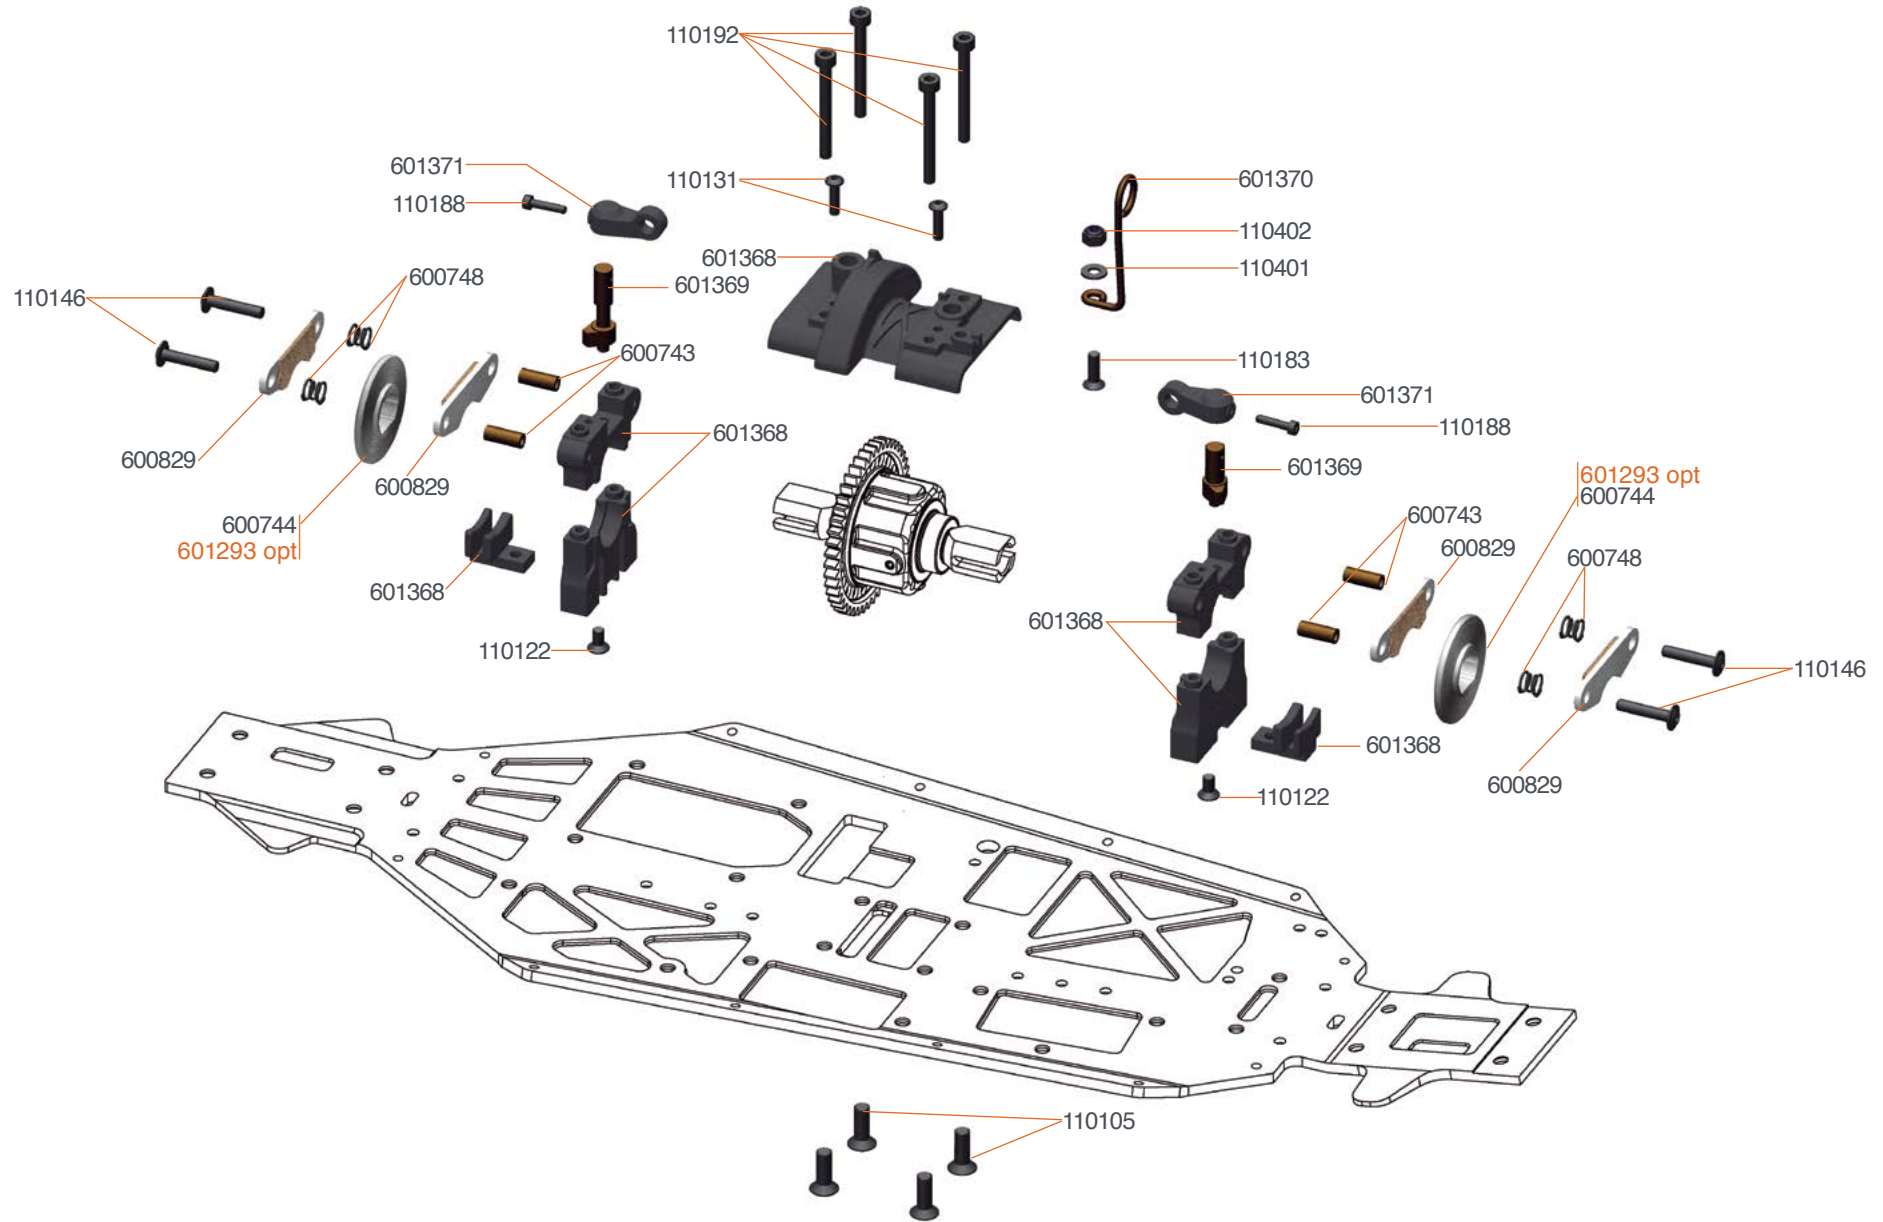

BRAKE ASSEMBLY EXPLODED VIEW

SRX8
GEN 4

SERPENT

601293 Brakedisk pro set SRX8