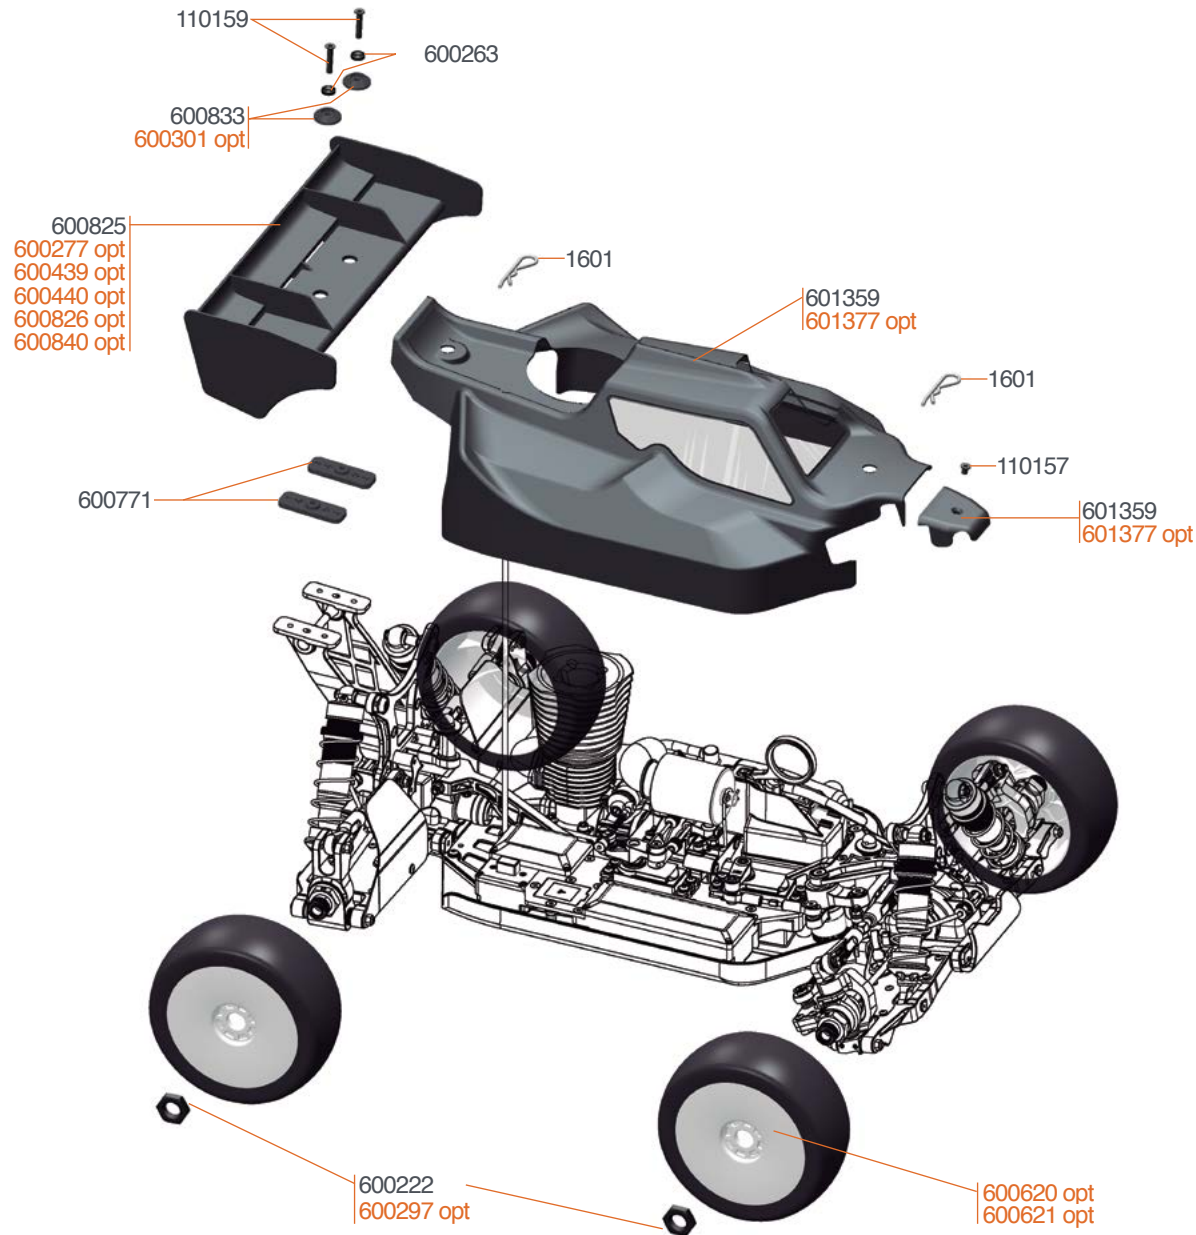

FINAL 2 EXPLODED VIEW

SRX8
GEN 4

SERPENT

600297 Wheel-nut 17mm flanged/light (4)
600277 Wing black nylon
600439 Wing white low 811

600440 Wing black low 811
600826 Wing straight MD white 1/8
600840 Wing lexan HD with gurney 1/8

600620 Rim 1/8 buggy White (4)
600621 Rim 1/8 buggy Yellow (4)
601377 Body SRX8 Gen4 light