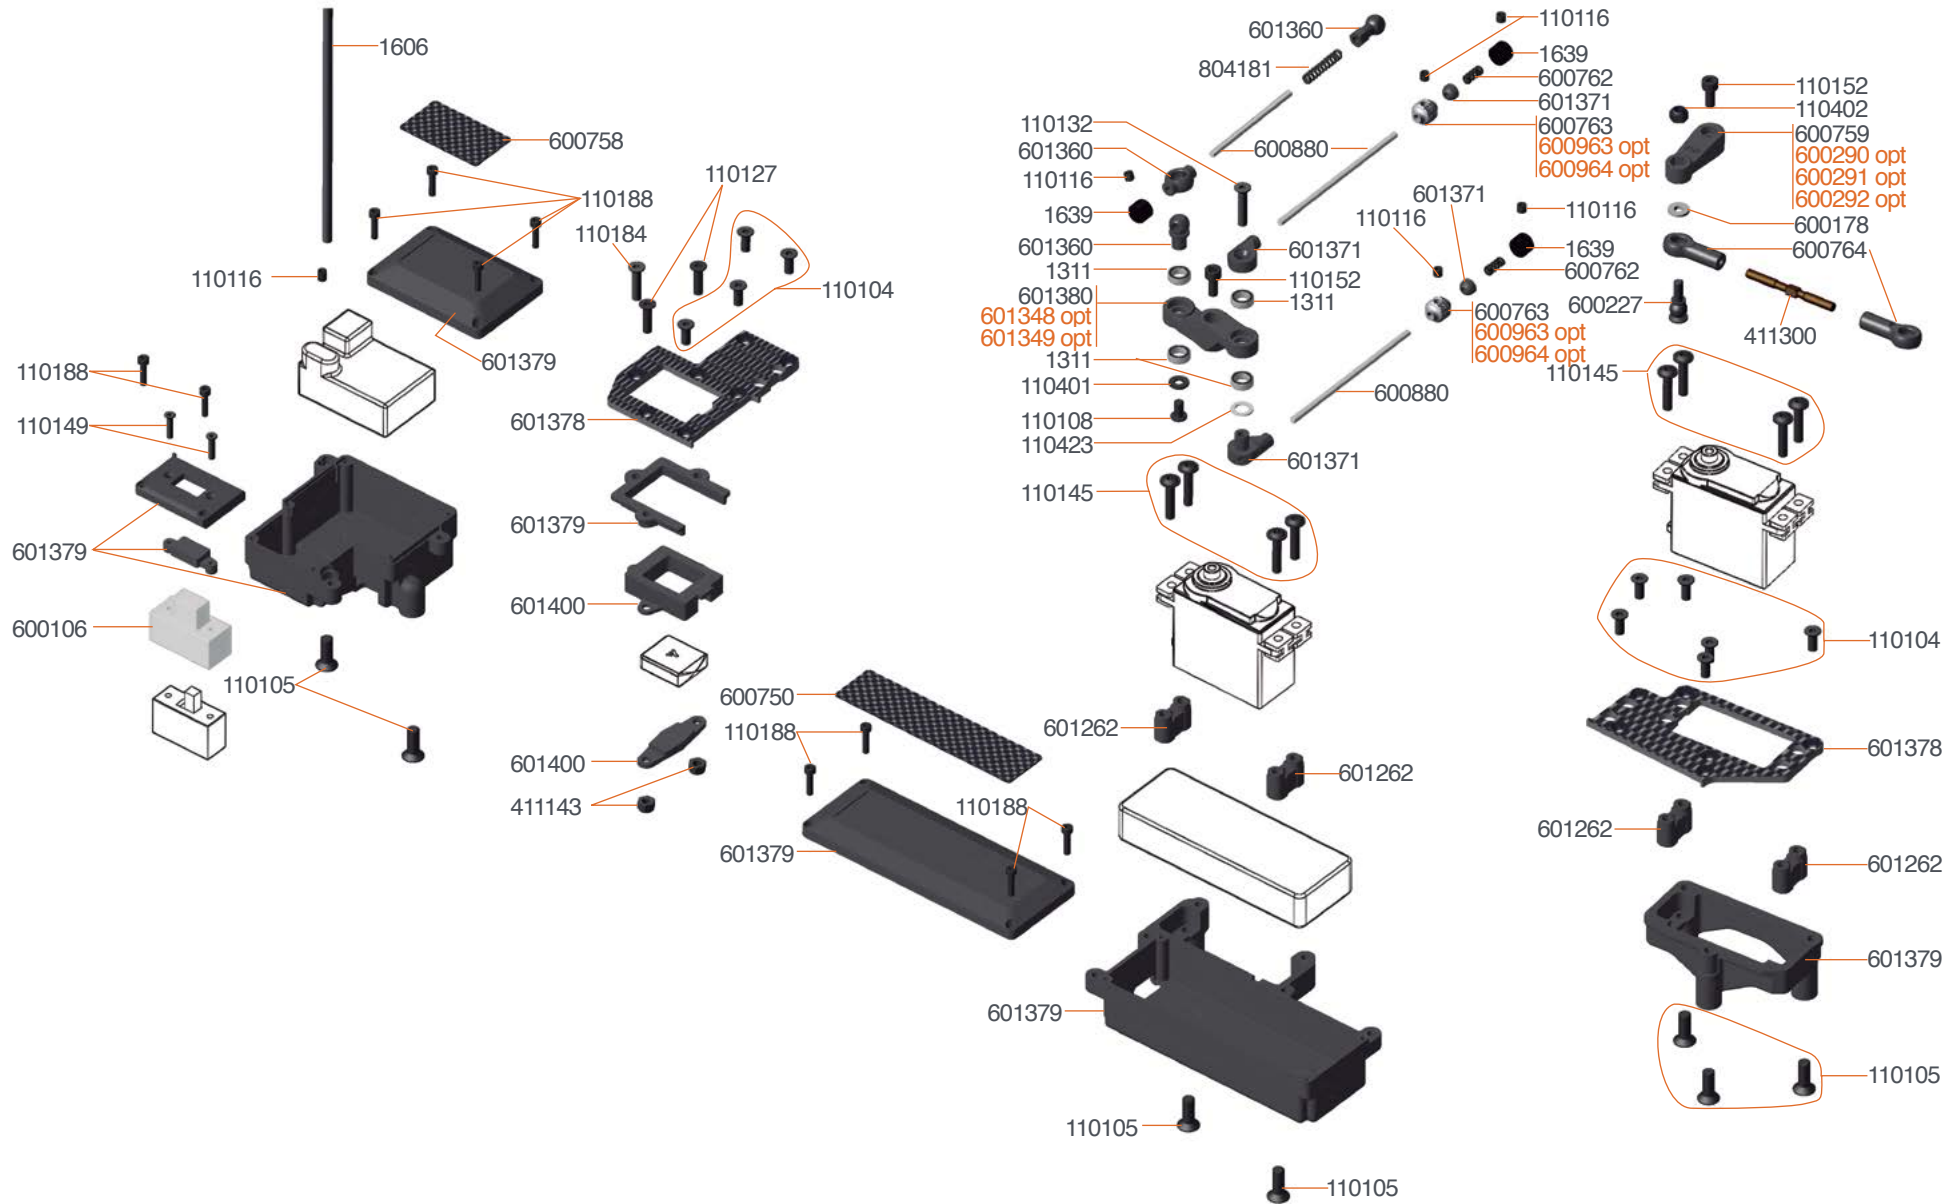

600290 Servo lever steering 23T alu
600291 Servo lever steering 24T alu
600292 Servo lever steering 25T alu

600963 Brake adjust collar alu orange (2) SRX8
600964 Brake adjust collar alu black (2) SRX8
601348 Throttle lever alu 23T SRX8 Gen4

601349 Throttle lever alu 25T SRX8 Gen4